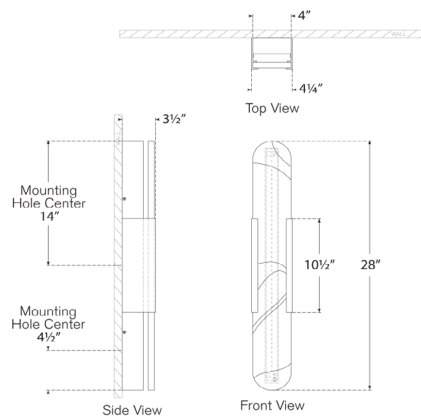

Melange 28" Elongated Sconce

KW2016AB-ALB

Materials Shown

**Antique-Burnished Brass with
Alabaster**

Available in

**Antique-Burnished Brass
Bronze
Polished Nickel**

Dimensions

O/A Height: 28"
Width: 4.25"
Extension: 3.5"
Backplate: 4" x 28" Oval

Materials Shown

Polished Nickel with Alabaster

Available in

Antique-Burnished Brass

Bronze

Polished Nickel

Dimensions

O/A Height: 28"

Width: 4.25"

Extension: 3.5"

Backplate: 4" x 28" Oval

Socket

Dedicated LED

Wattage

22w (1700lm)

Weight

Polished Nickel

Dimensions

O/A Height: 28"

Width: 4.25"

Extension: 3.5"

Backplate: 4" x 28" Oval

Socket

Dedicated LED