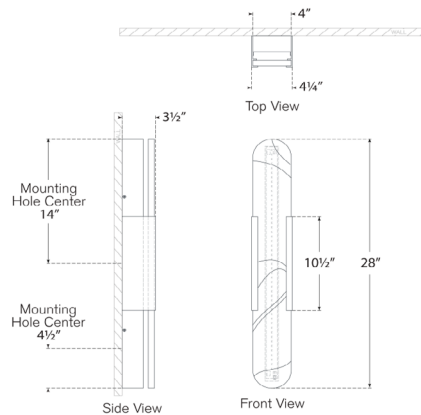

Melange 28" Elongated Sconce

KW2016BZ-ALB

Materials Shown

Bronze with Alabaster

Available in

Antique-Burnished Brass

Bronze

Polished Nickel

Dimensions

O/A Height: 28"

Width: 4.25"

Extension: 3.5"

Backplate: 4" x 28" Oval

Socket

Dedicated LED

Wattage

22w (1700lm)

Weight

17lbs