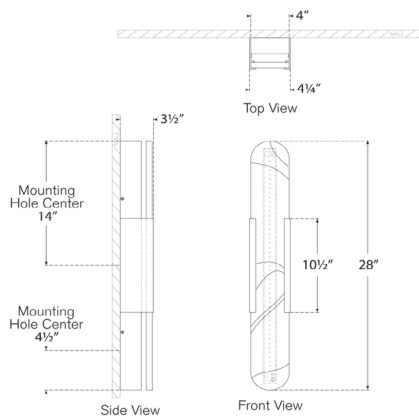

Melange 28" Elongated Sconce

KW2016AB-ALB

Materials Shown

**Antique-Burnished Brass with
Alabaster**

Available in

**Antique-Burnished Brass
Bronze
Polished Nickel**

Dimensions

O/A Height: 28"
Width: 4.25"
Extension: 3.5"
Backplate: 4" x 28" Oval

Materials Shown

Polished Nickel with Alabaster

Available in

Antique-Burnished Brass

Bronze

Polished Nickel

Dimensions

O/A Height: 28"

Width: 4.25"

Extension: 3.5"

Backplate: 4" x 28" Oval

Socket

Dedicated LED

Wattage

22w (1700lm)

Weight

Polished Nickel

Dimensions

O/A Height: 28"

Width: 4.25"

Extension: 3.5"

Backplate: 4" x 28" Oval

Socket

Dedicated LED